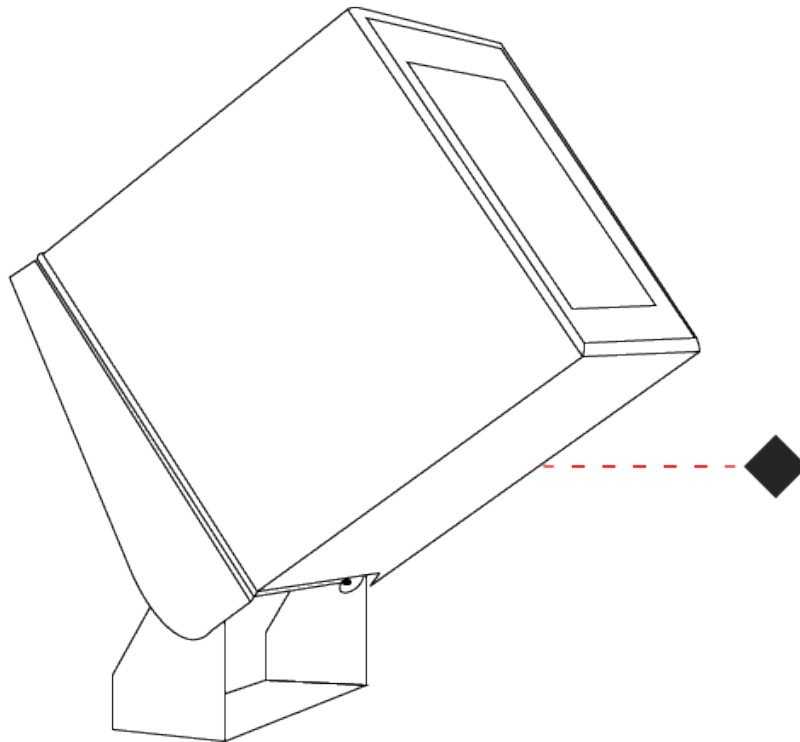

ONE 2.0 SURFACE

E9F019-

PROJECT _____

TYPE _____

SPECIFIER _____

QUANTITY _____

DATE _____

E